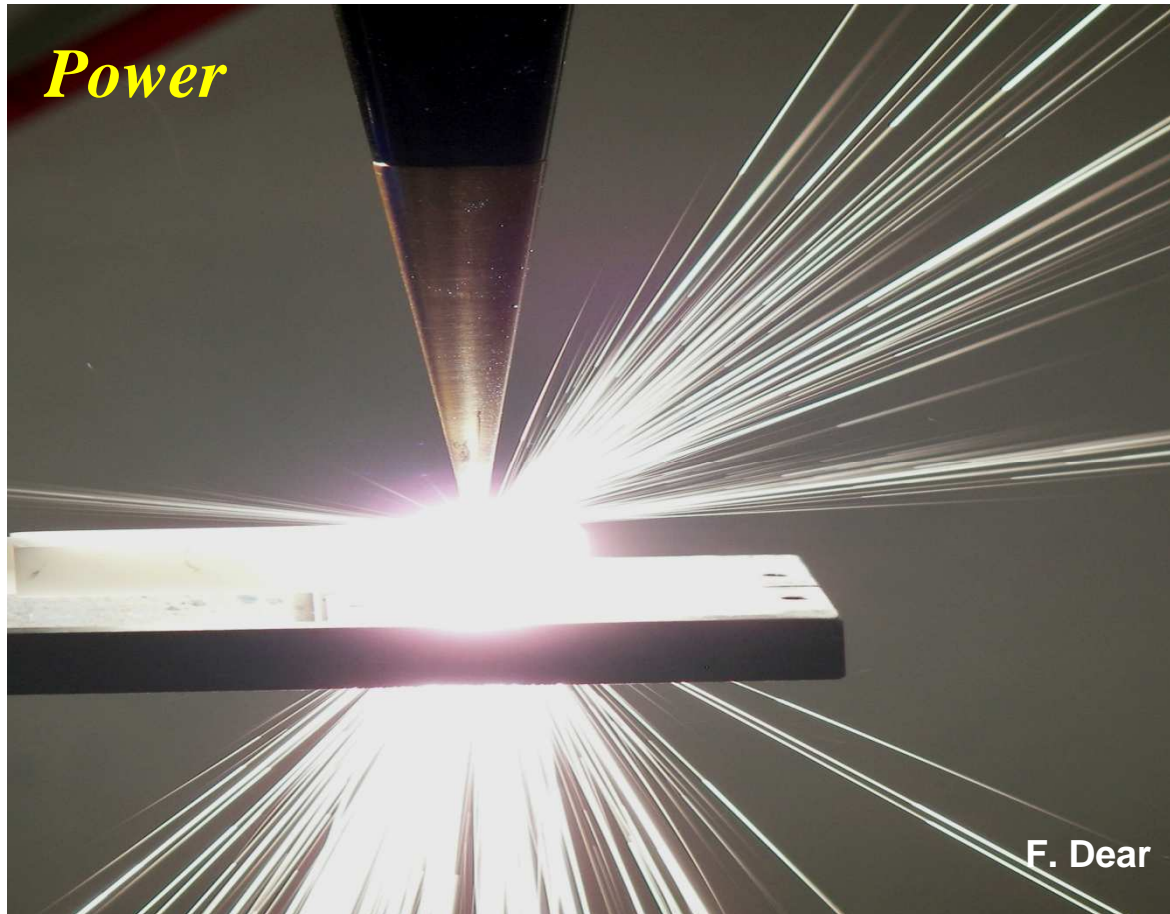

General
Blue

AUGUST 2010

Sunday	Monday	Tuesday	Wednesday	Thursday	Friday	Saturday
1	2	3	4	5	6	7
8	9	10	11	12	13	14
15	16	17	18	19	20	21
22	23	24	25	26	27	28
29	30	31